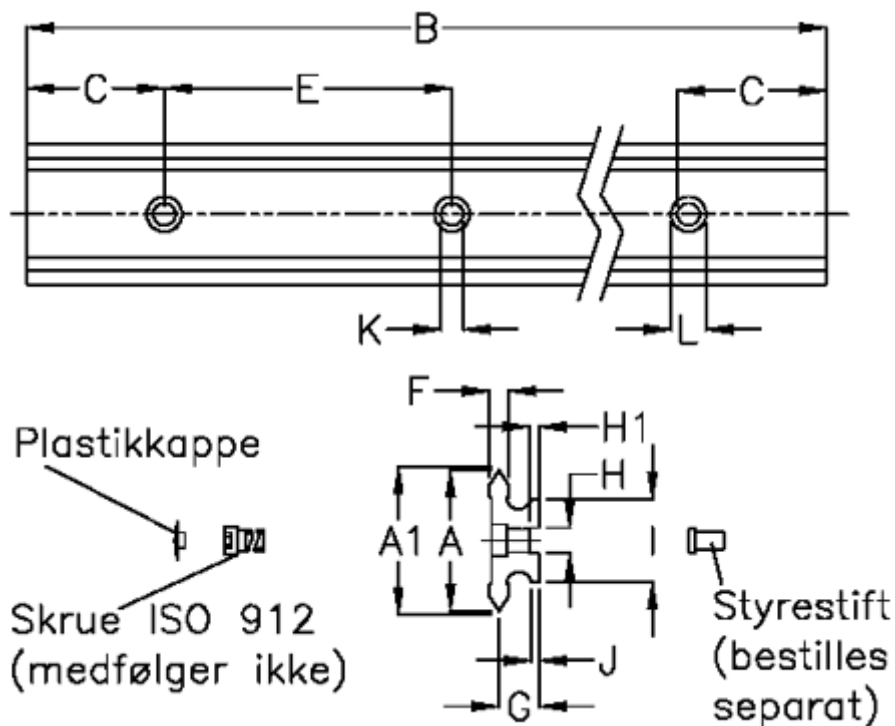

Article number: 05712093416

Description: Hepco GV3 slide NM 76 L3416 P3
with counterbored holes

Measures

A	= 76	G	= 12.7	Weight kg/1000 = 7.00
A1	= 77.38	H	= 12	
B	= 3416	H1	= 4.0	
C	= 43.0	I	= 58.4	
E	= 90	J	= 2.30	
F	= 6.42	K	= 9.0	
For bearing	= J34	L	= 15 x 8.1	
For guide pin	= SDP12	Precision type	= P3	